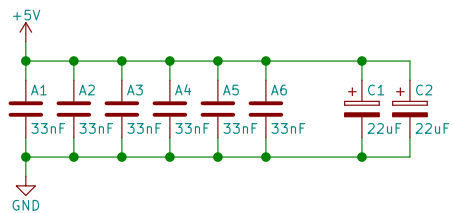

License: Attribution-ShareAlike 4.0 International (CC BY-SA 4.0)
(c)2018 Simon Inns
<https://www.domesday86.com>

Sheet: /
File: Acorn AIV SCSI Adapter.sch

Title: Acorn AIV SCSI Adapter Replica

Size: A4 Date: 2018-04-28
KiCad E.D.A. kicad 4.0.7

Rev: 1.0
Id: 1/6