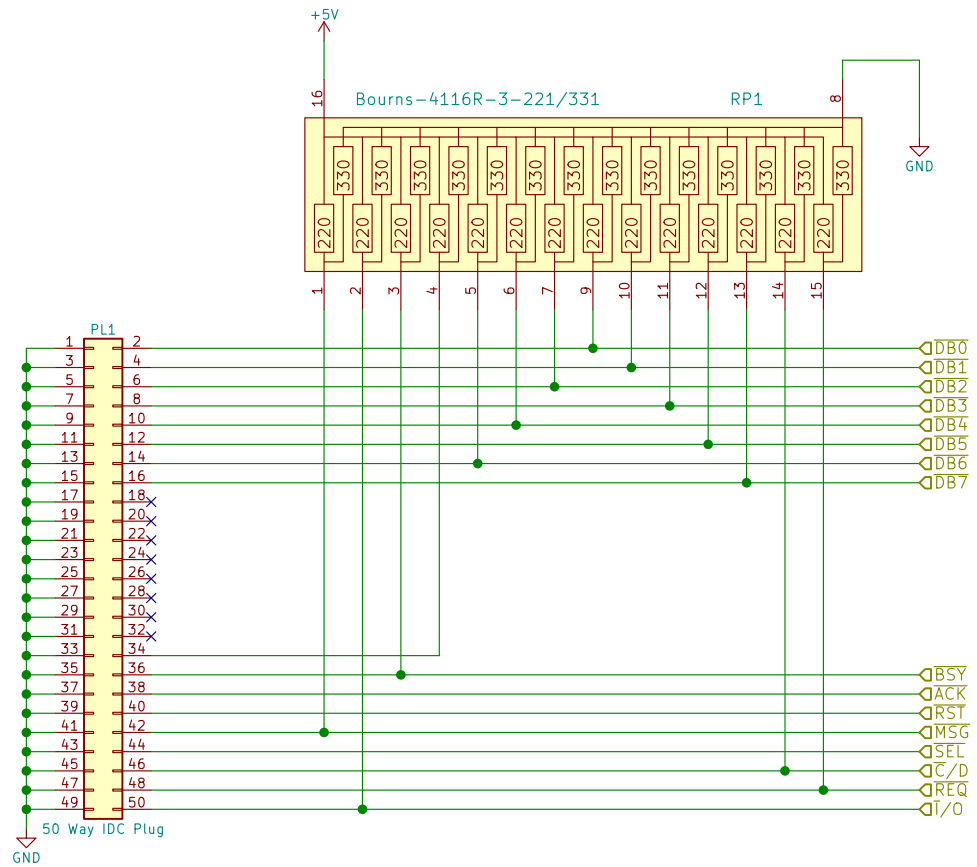

**Title: Acorn AIV SCSI Adapter Replica**

Size: A4 Date: 2018-04-28  
 KiCad E.D.A. kicad 4.0.7

Rev: 1.0  
 Id: 1/6

License: Attribution-ShareAlike 4.0 International (CC BY-SA 4.0)

(c)2018 Simon Inns

<https://www.domesday86.com>

Sheet: /SCSI/

File: SCSI.sch

**Title: Acorn AIV SCSI Adapter Replica – SCSI Termination**

Size: A4 Date: 2018-04-28

KiCad E.D.A. kicad 4.0.7

Rev: 1.0

Id: 2/6

License: Attribution-ShareAlike 4.0 International (CC BY-SA 4.0)