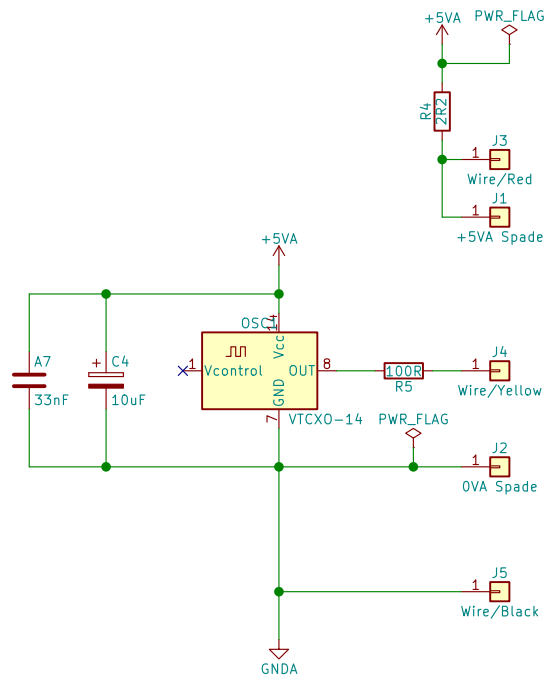

Sheet: /SCSI/

File: SCSI.sch

**Title: Acorn AIV SCSI Adapter Replica – SCSI Termination**

Size: A4 Date: 2018-04-28

KiCad E.D.A. kicad 4.0.7

Rev: 1.0

Id: 2/6

License: Attribution-ShareAlike 4.0 International (CC BY-SA 4.0)