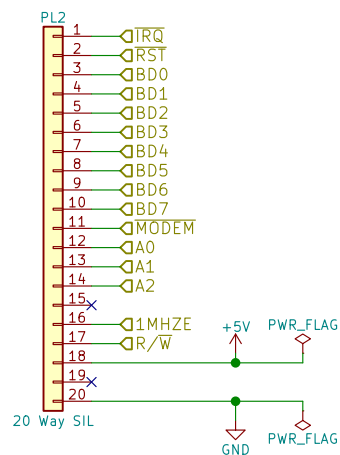

(c)2018 Simon Inns

<https://www.domesday86.com>

Sheet: /Video Clock/

File: Video Clock.sch

**Title: Acorn AIV SCSI Adapter Replica – Video Clock**

Size: A4 Date: 2018-04-28

Rev: 1.0

KiCad E.D.A. kicad 4.0.7

Id: 3/6

BBC Master Internal 1MHz bus

License: Attribution-ShareAlike 4.0 International (CC BY-SA 4.0)

(c)2018 Simon Inns

<https://www.domesday86.com>

Sheet: /Internal 1MHz Bus/

File: Internal 1MHz Bus.sch

**Title: Acorn AIV SCSI Adapter Replica - 1 MHz Bus**