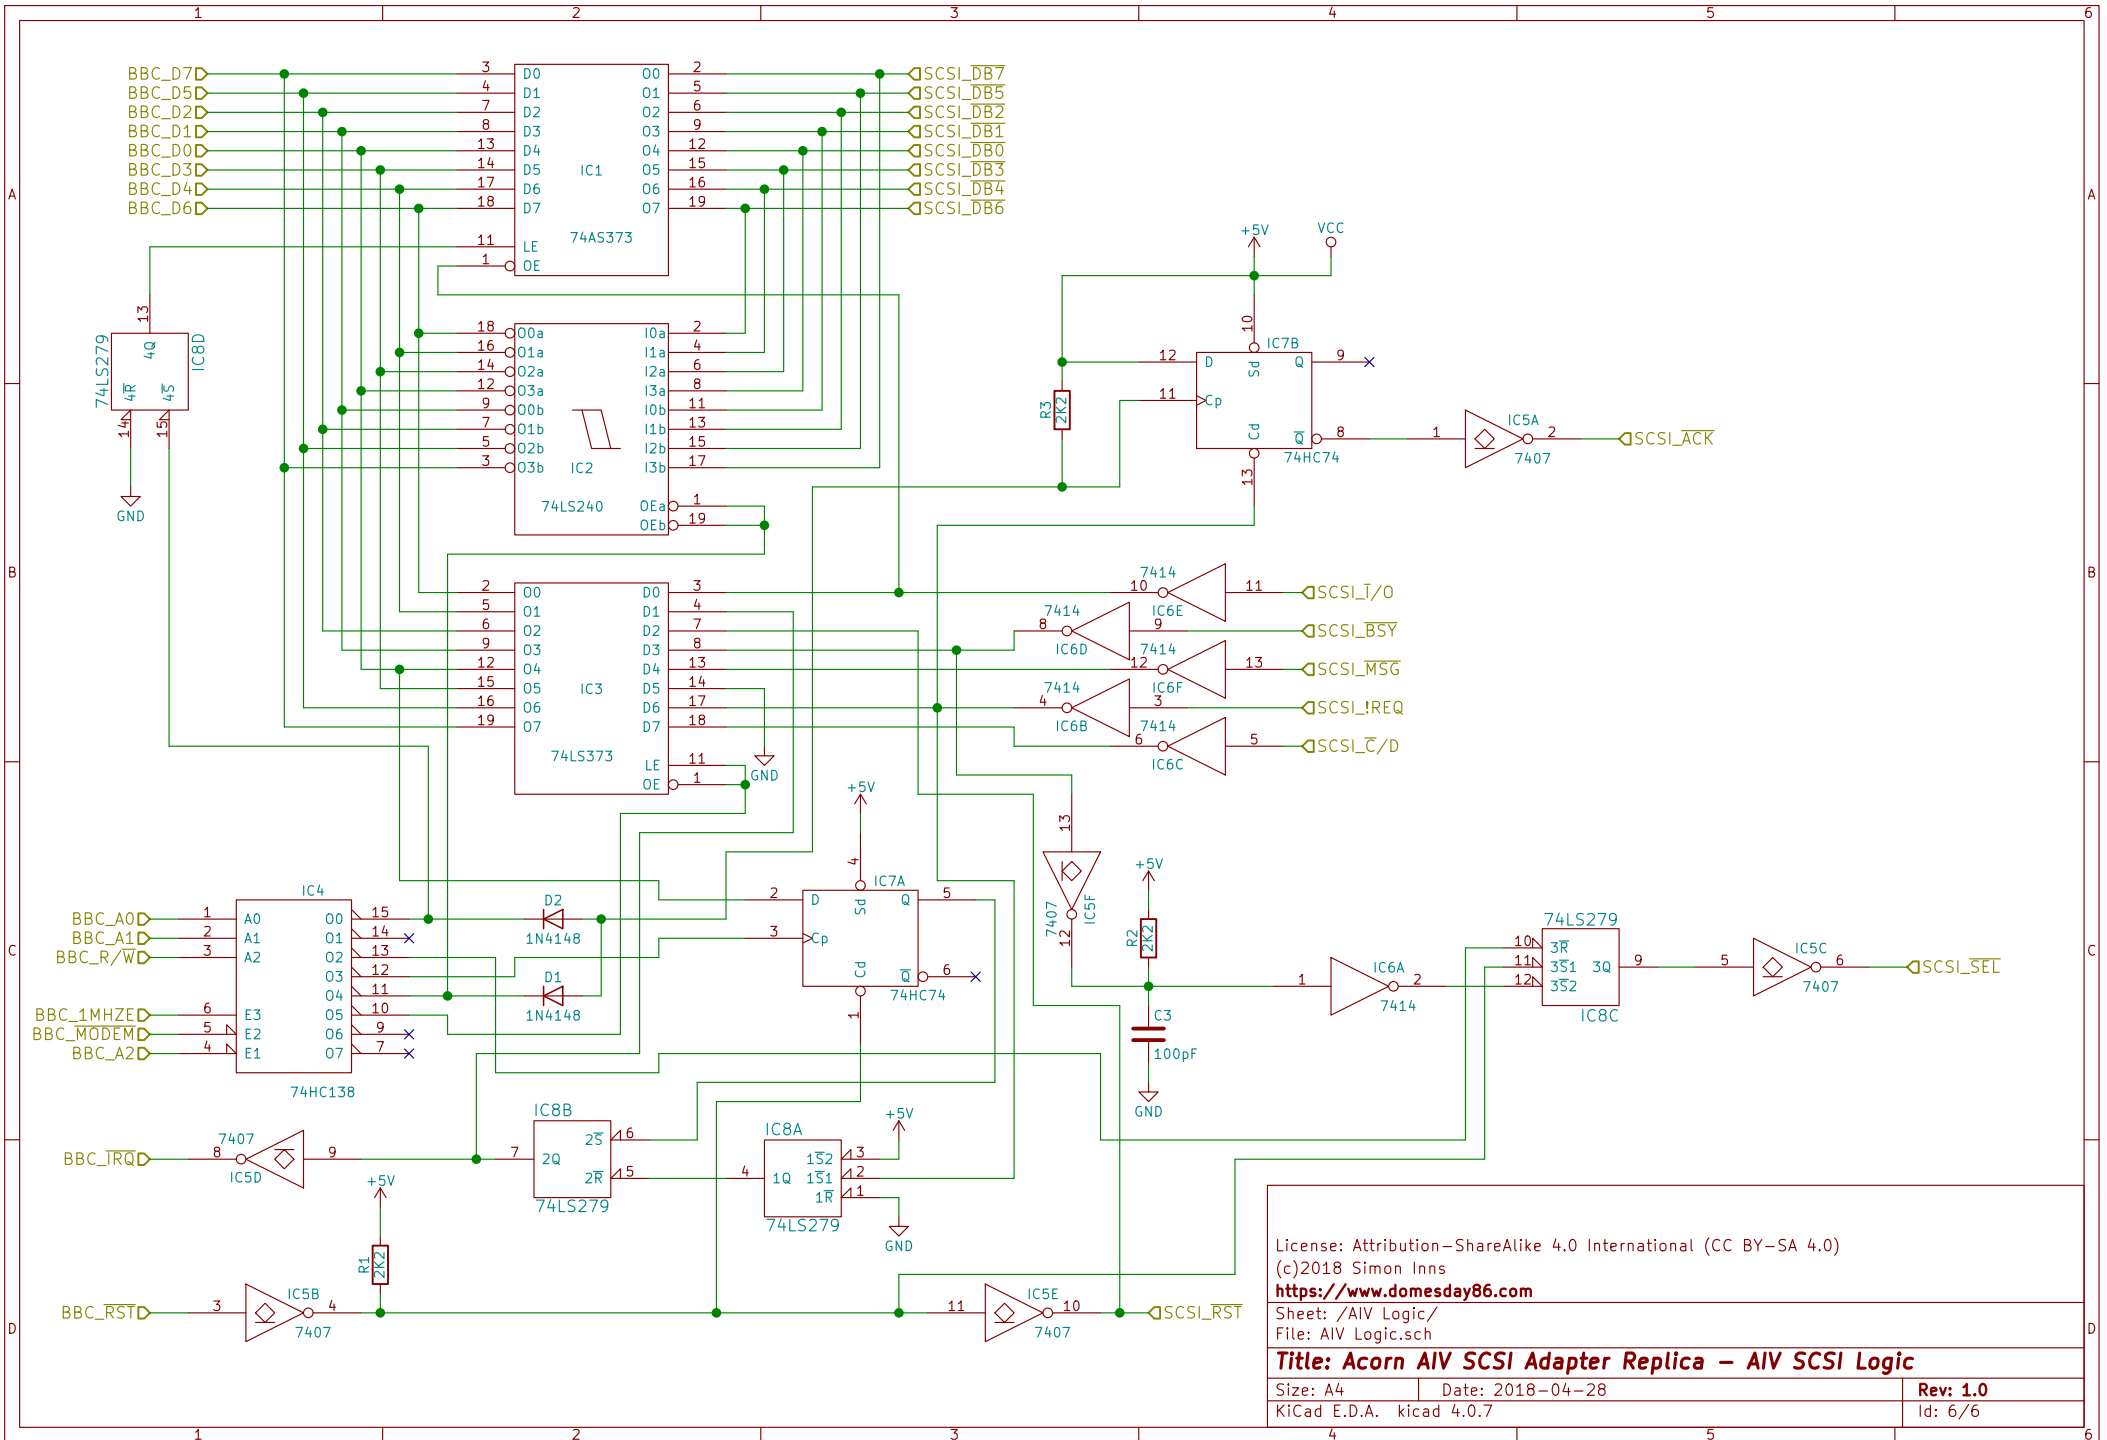

License: Attribution-ShareAlike 4.0 International (CC BY-SA 4.0)
(c)2018 Simon Inns
<https://www.domesday86.com>

Sheet: /AIV Logic/
File: AIV Logic.sch

Title: Acorn AIV SCSI Adapter Replica – AIV SCSI Logic

Size: A4 | Date: 2018-04-28
KiCad E.D.A. kicad 4.0.7

Rev: 1.0
Id: 6/6